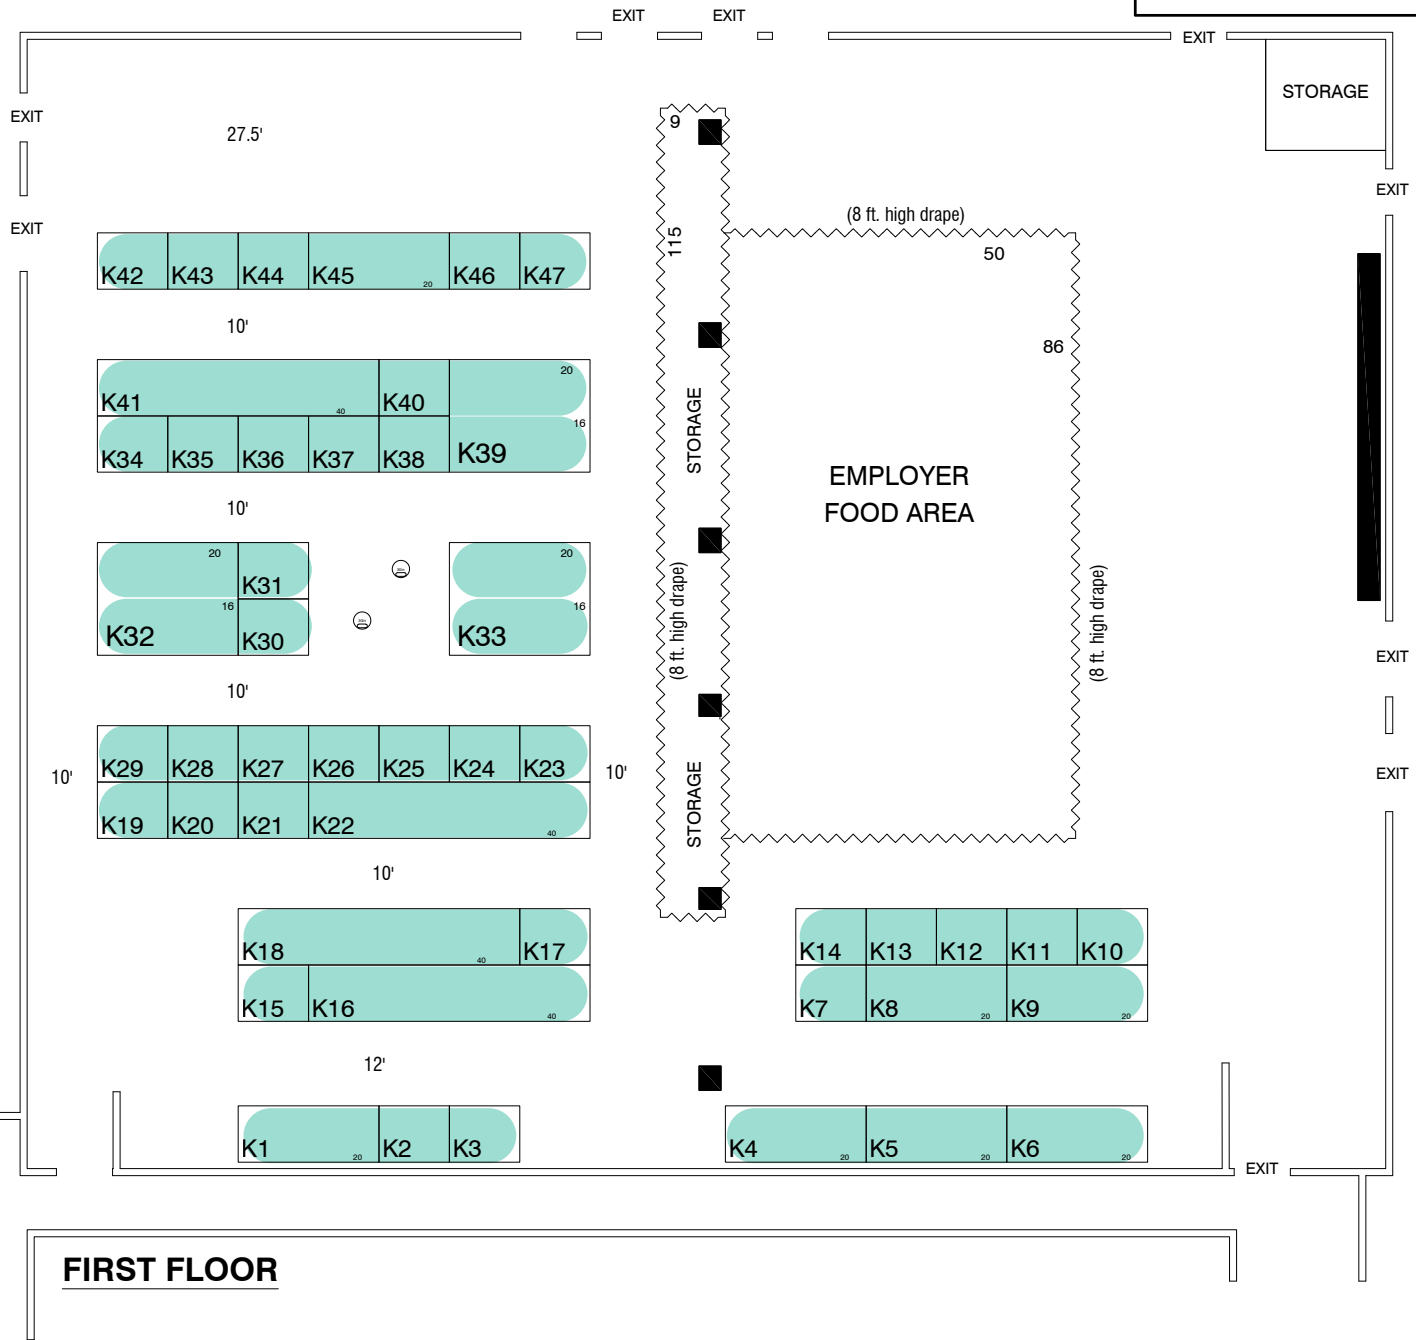

Block	Count
10x8	55
20x8	4
6x24" table	5

DRAWINGS AS OF 9/19/2022 CM
 0 10' 20' 30'

FIRST FLOOR

Aisle widths as noted

MIT Fall Career Fair
 September 23, 2022
 Johnson Athletics Center - Cambridge, Massachusetts

SECOND FLOOR

175-8x10 booths, 1-20x16 booth
 1-40x8 booth, 15-20x8 booths
 Aisle widths as noted

SECOND FLOOR BLDG. - W34

DRAWINGS AS OF 9/19/2022 CM
 0 10' 20' 30'

MIT Fall Career Fair
 September 23, 2022
 Rockwell Cage (Bldg. W33) · Cambridge, Massachusetts

Key:
 K: Data Analytics, Consulting, Finance, Investment, and Trading

Rockwell Cage
 33-10x8 booths
 3-20x16 booths
 4-40x8 booths
 7-20x8 booths
 Aisle widths as noted

DRAWINGS 9/19/2022 CM
 AS OF