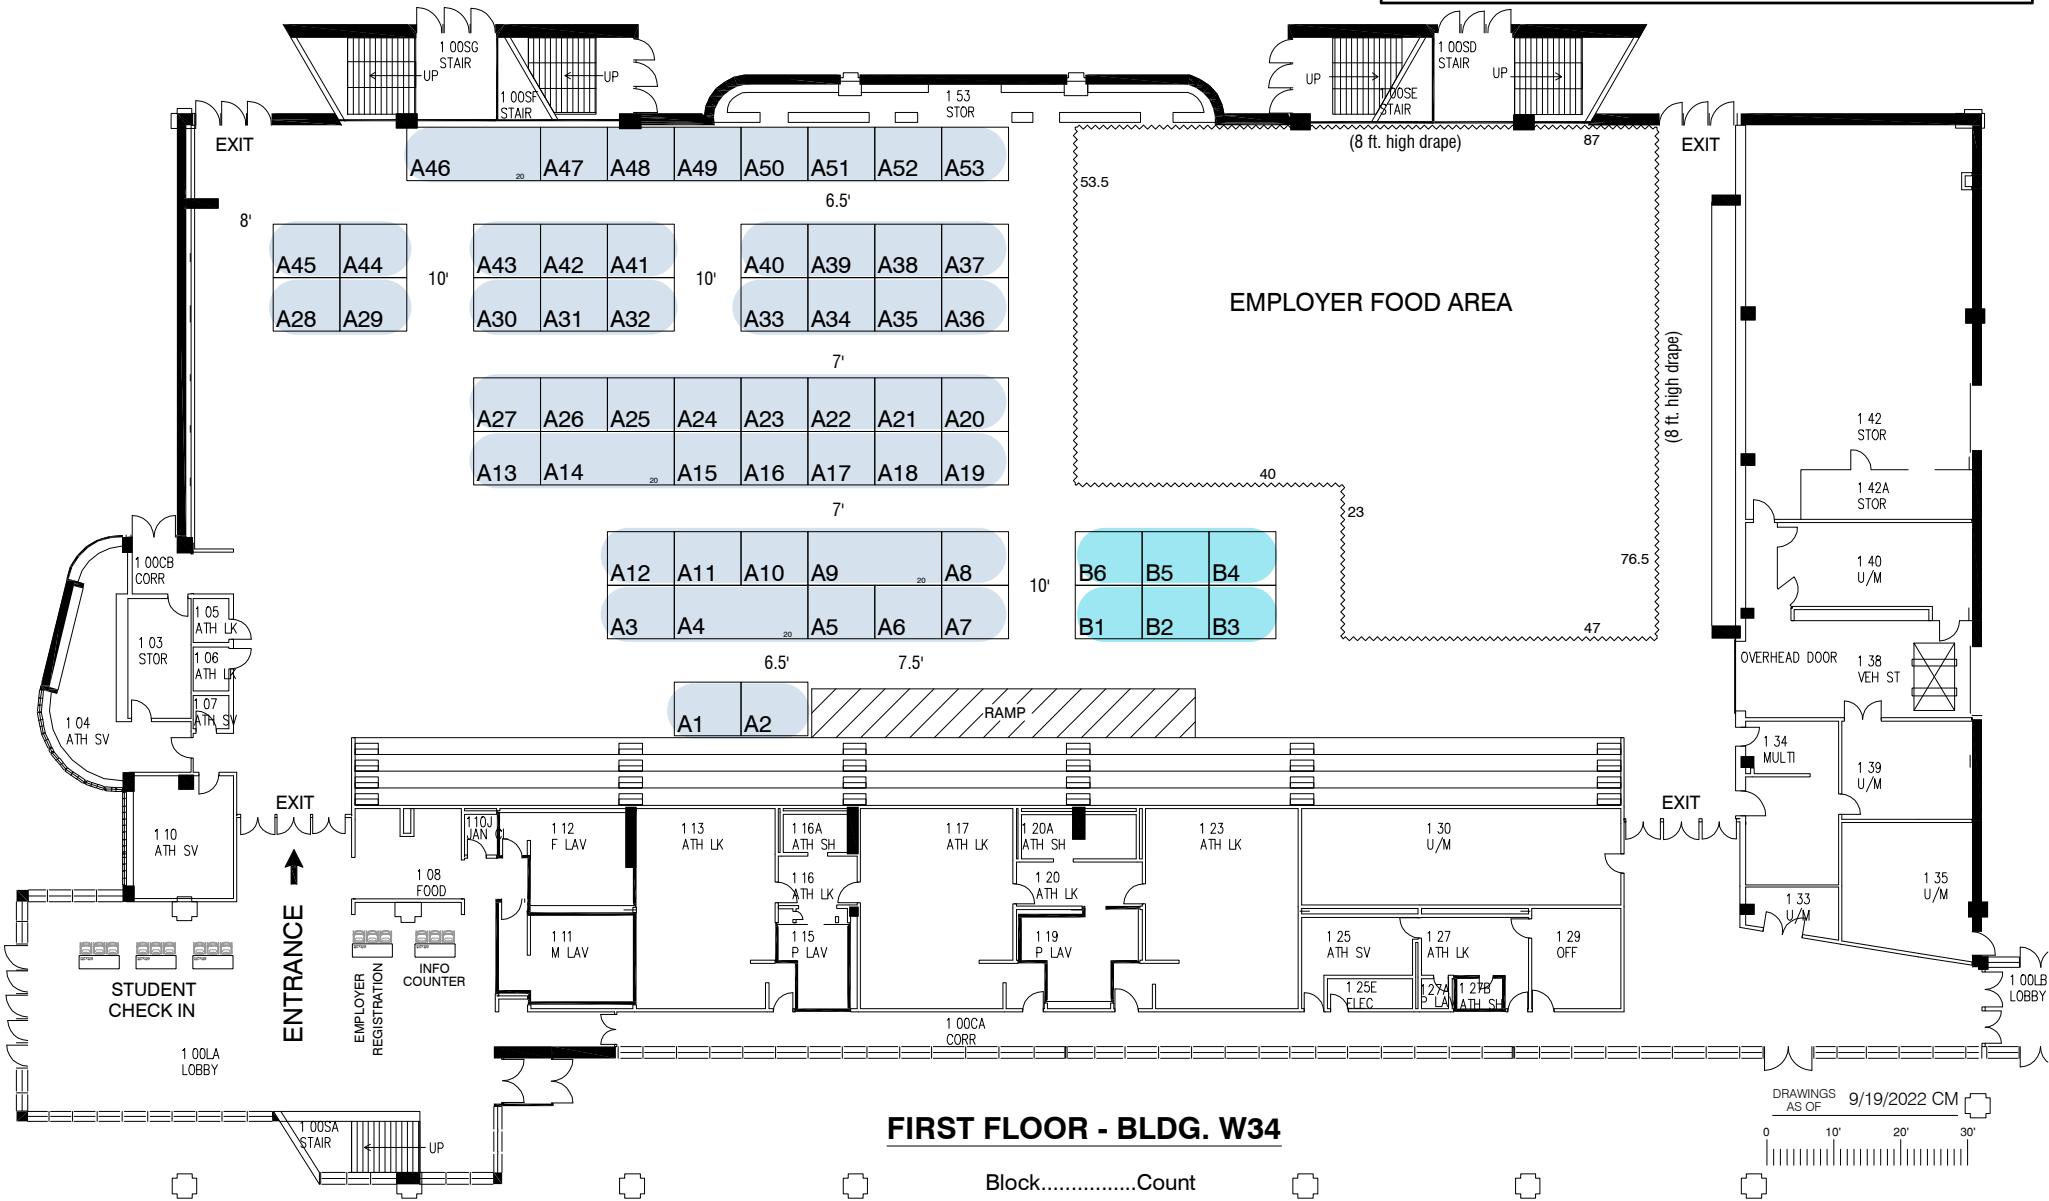

MIT Fall Career Fair
September 23, 2022
Johnson Athletics Center · Cambridge, Massachusetts

Key:

A: Design, Engineering, and Research

B: Media, Marketing, Humanities, and Creative Careers

FIRST FLOOR - BLDG. W34

Block	Count
10x8	55
20x8	4
6x24" table	5

DRAWINGS AS OF 9/19/2022 CM
0 10' 20' 30'

FIRST FLOOR

Aisle widths as noted