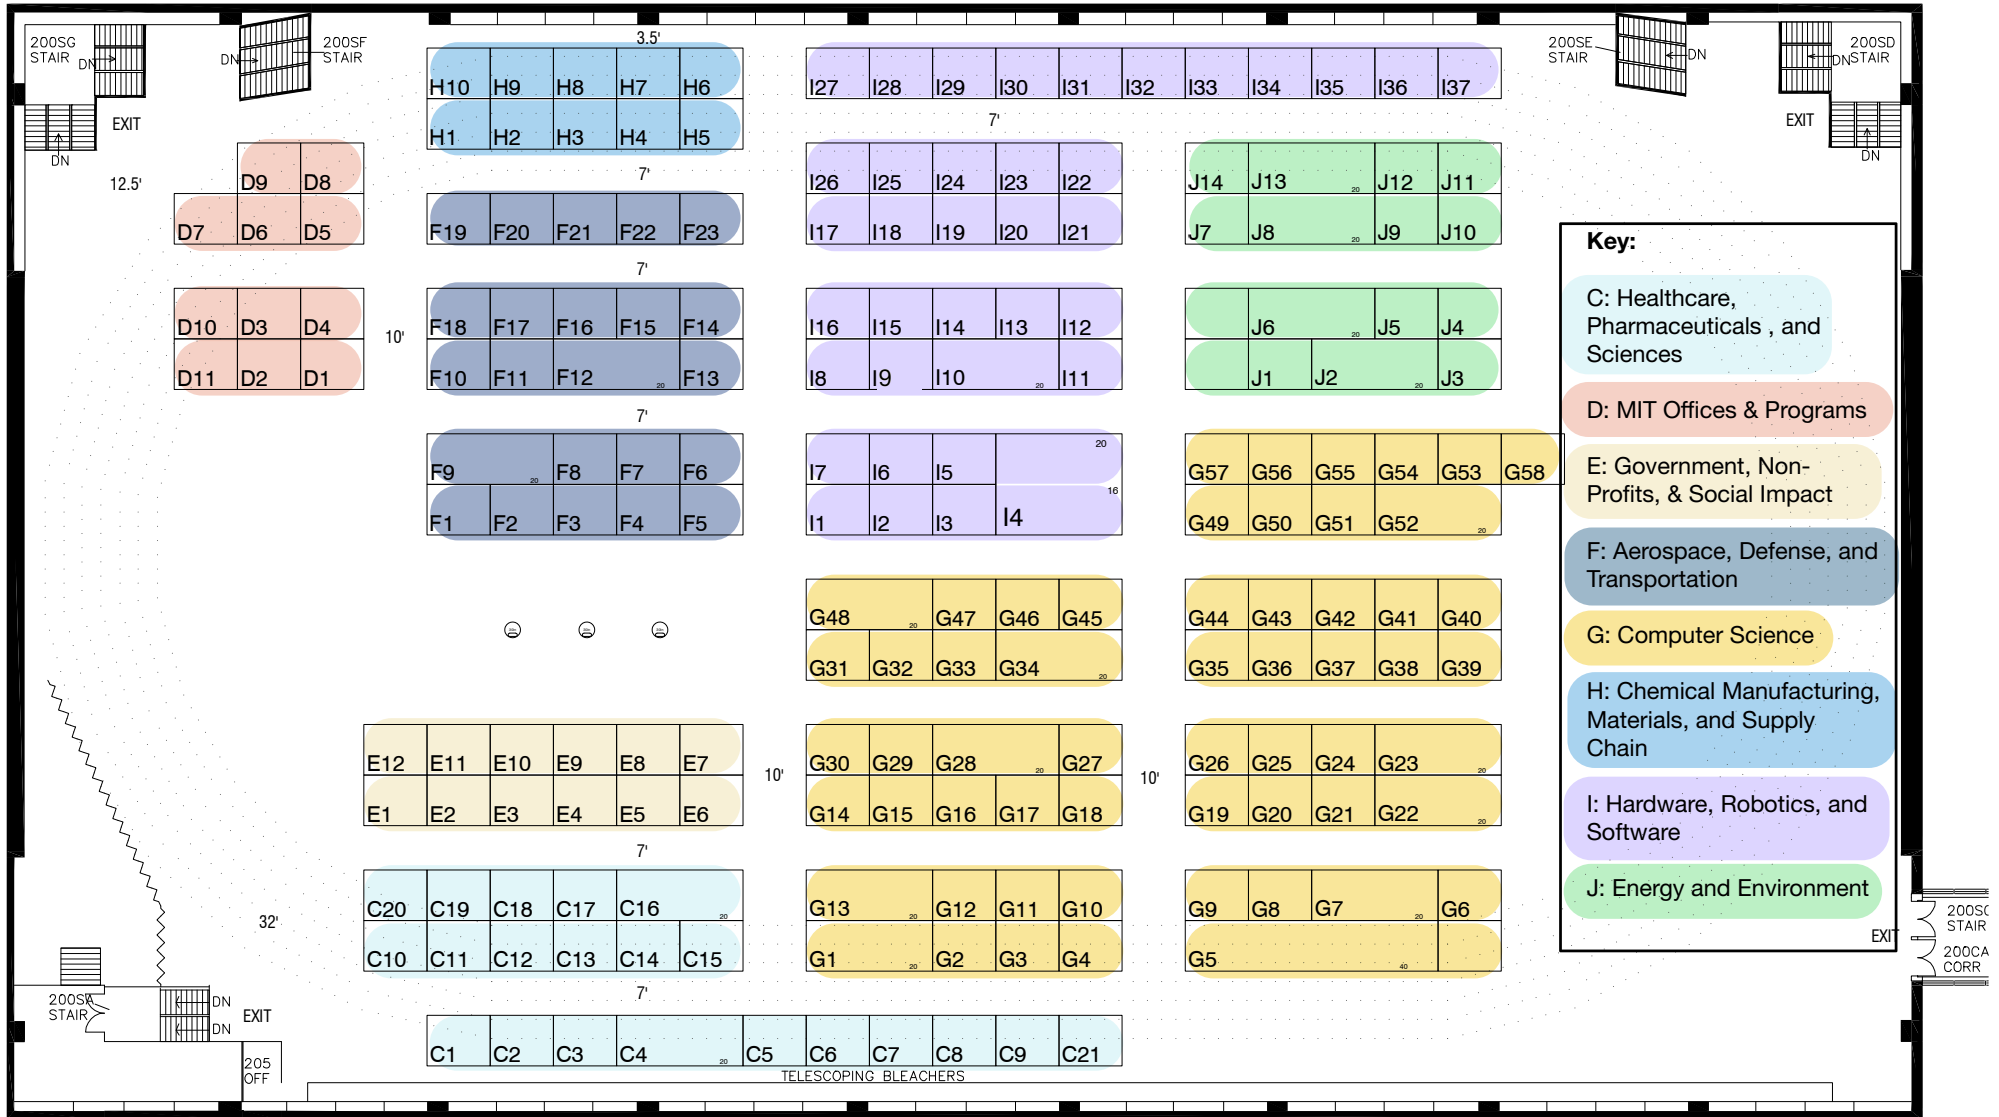

Block	Count
10x8	55
20x8	4
6x24" table	5

DRAWINGS AS OF 9/19/2022 CM
 0 10' 20' 30'

FIRST FLOOR

Aisle widths as noted

MIT Fall Career Fair
 September 23, 2022
 Johnson Athletics Center - Cambridge, Massachusetts

SECOND FLOOR

175-8x10 booths, 1-20x16 booth
 1-40x8 booth, 15-20x8 booths
 Aisle widths as noted

SECOND FLOOR BLDG. - W34

DRAWINGS AS OF 9/19/2022 CM
 0 10' 20' 30'

MIT Fall Career Fair
 September 23, 2022
 Rockwell Cage (Bldg. W33) · Cambridge, Massachusetts

Key:
 K: Data Analytics, Consulting, Finance, Investment, and Trading

Rockwell Cage
 33-10x8 booths
 3-20x16 booths
 4-40x8 booths
 7-20x8 booths
 Aisle widths as noted

DRAWINGS 9/19/2022 CM
 AS OF