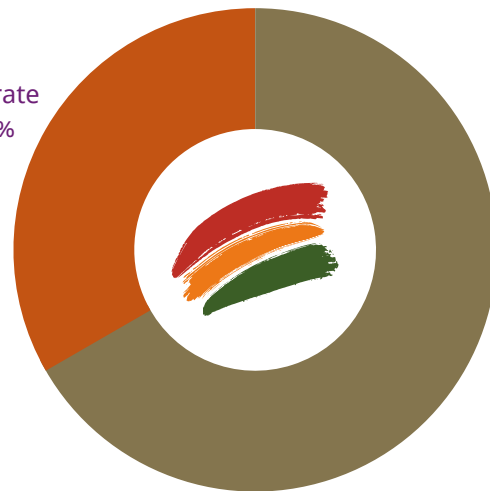

Graduate Schools

University of Miami
Vanderbilt University

Continuing Education
16.7%

Working
83.3%

*Percentage based on known outcomes

Doctorate
33.3%

Masters
66.7%

*Percentage based on known outcomes