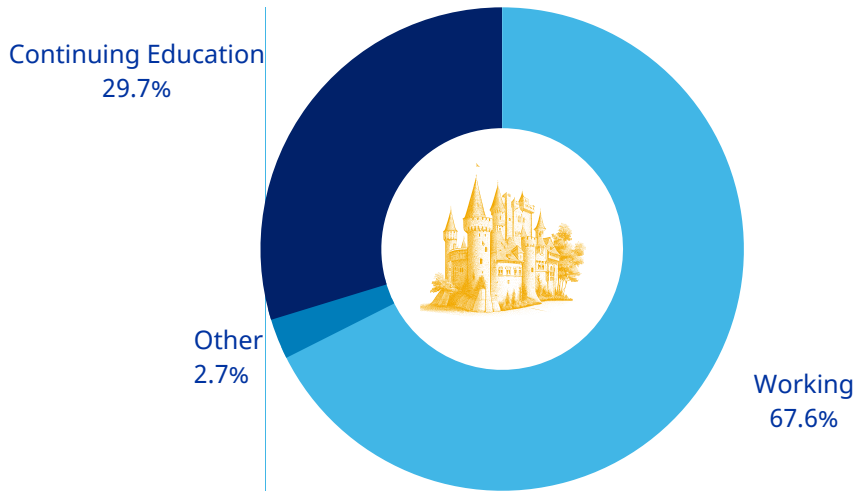

# Emory College of Arts & Sciences

## Art History Major Outcomes

2017-2022

\*Percentage based on known outcomes

**Top Employer**  
**Sotheby's**

**Top Graduate School**

**Top Locations**

- Atlanta, GA, USA
- New York City, NY, USA
- Philadelphia, PA, USA