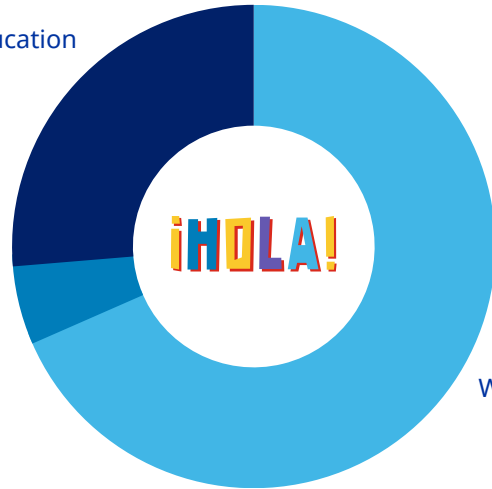

Emory College of Arts & Sciences

Spanish Major Outcomes

2017-2022

Employers

- Teach for America
- ArtistYear
- Christian Missionary Fellowship
- Emory School of Medicine
- Emory University
- Global Academy
- IBM
- Imagen Technologies
- Insight Sourcing Group
- Ogletree Deakins
- Prime Health Services, Inc

Continuing Education
26.3%

Other
5.3%

Working
68.4%

*Percentage based on known outcomes

Top Location

- Atlanta, GA, USA

Graduate/Professional Schools

- Arcadia University
- Collin College
- George Washington University
- Washington University in Saint Louis