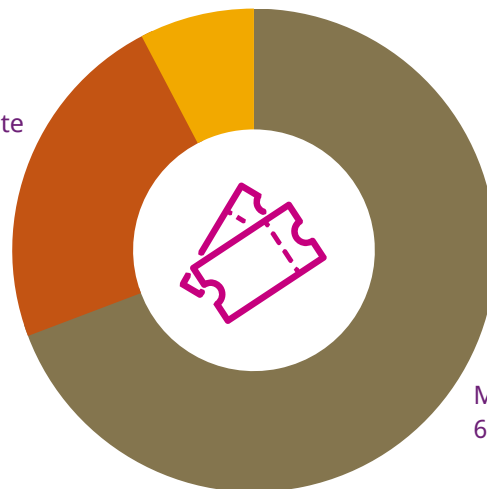

Masters
69.2%

Doctorate
23.1%

Advanced Certificate
7.7%

*Percentage based on known outcomes