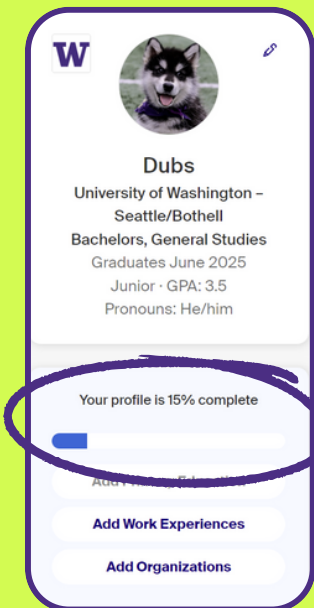

What do I update to reach 100%?

- Work Experience
- Organizations
- Skills
- Courses
- Career Interests
- Documents
- Projects
- Journey

Need some guidance? Check out Handshake's resource: [Completing Your Handshake Profile](#)

Have questions about Handshake? Email handshake@uw.edu

Handshake

Download the Handshake app
or visit uw.joinhandshake.com