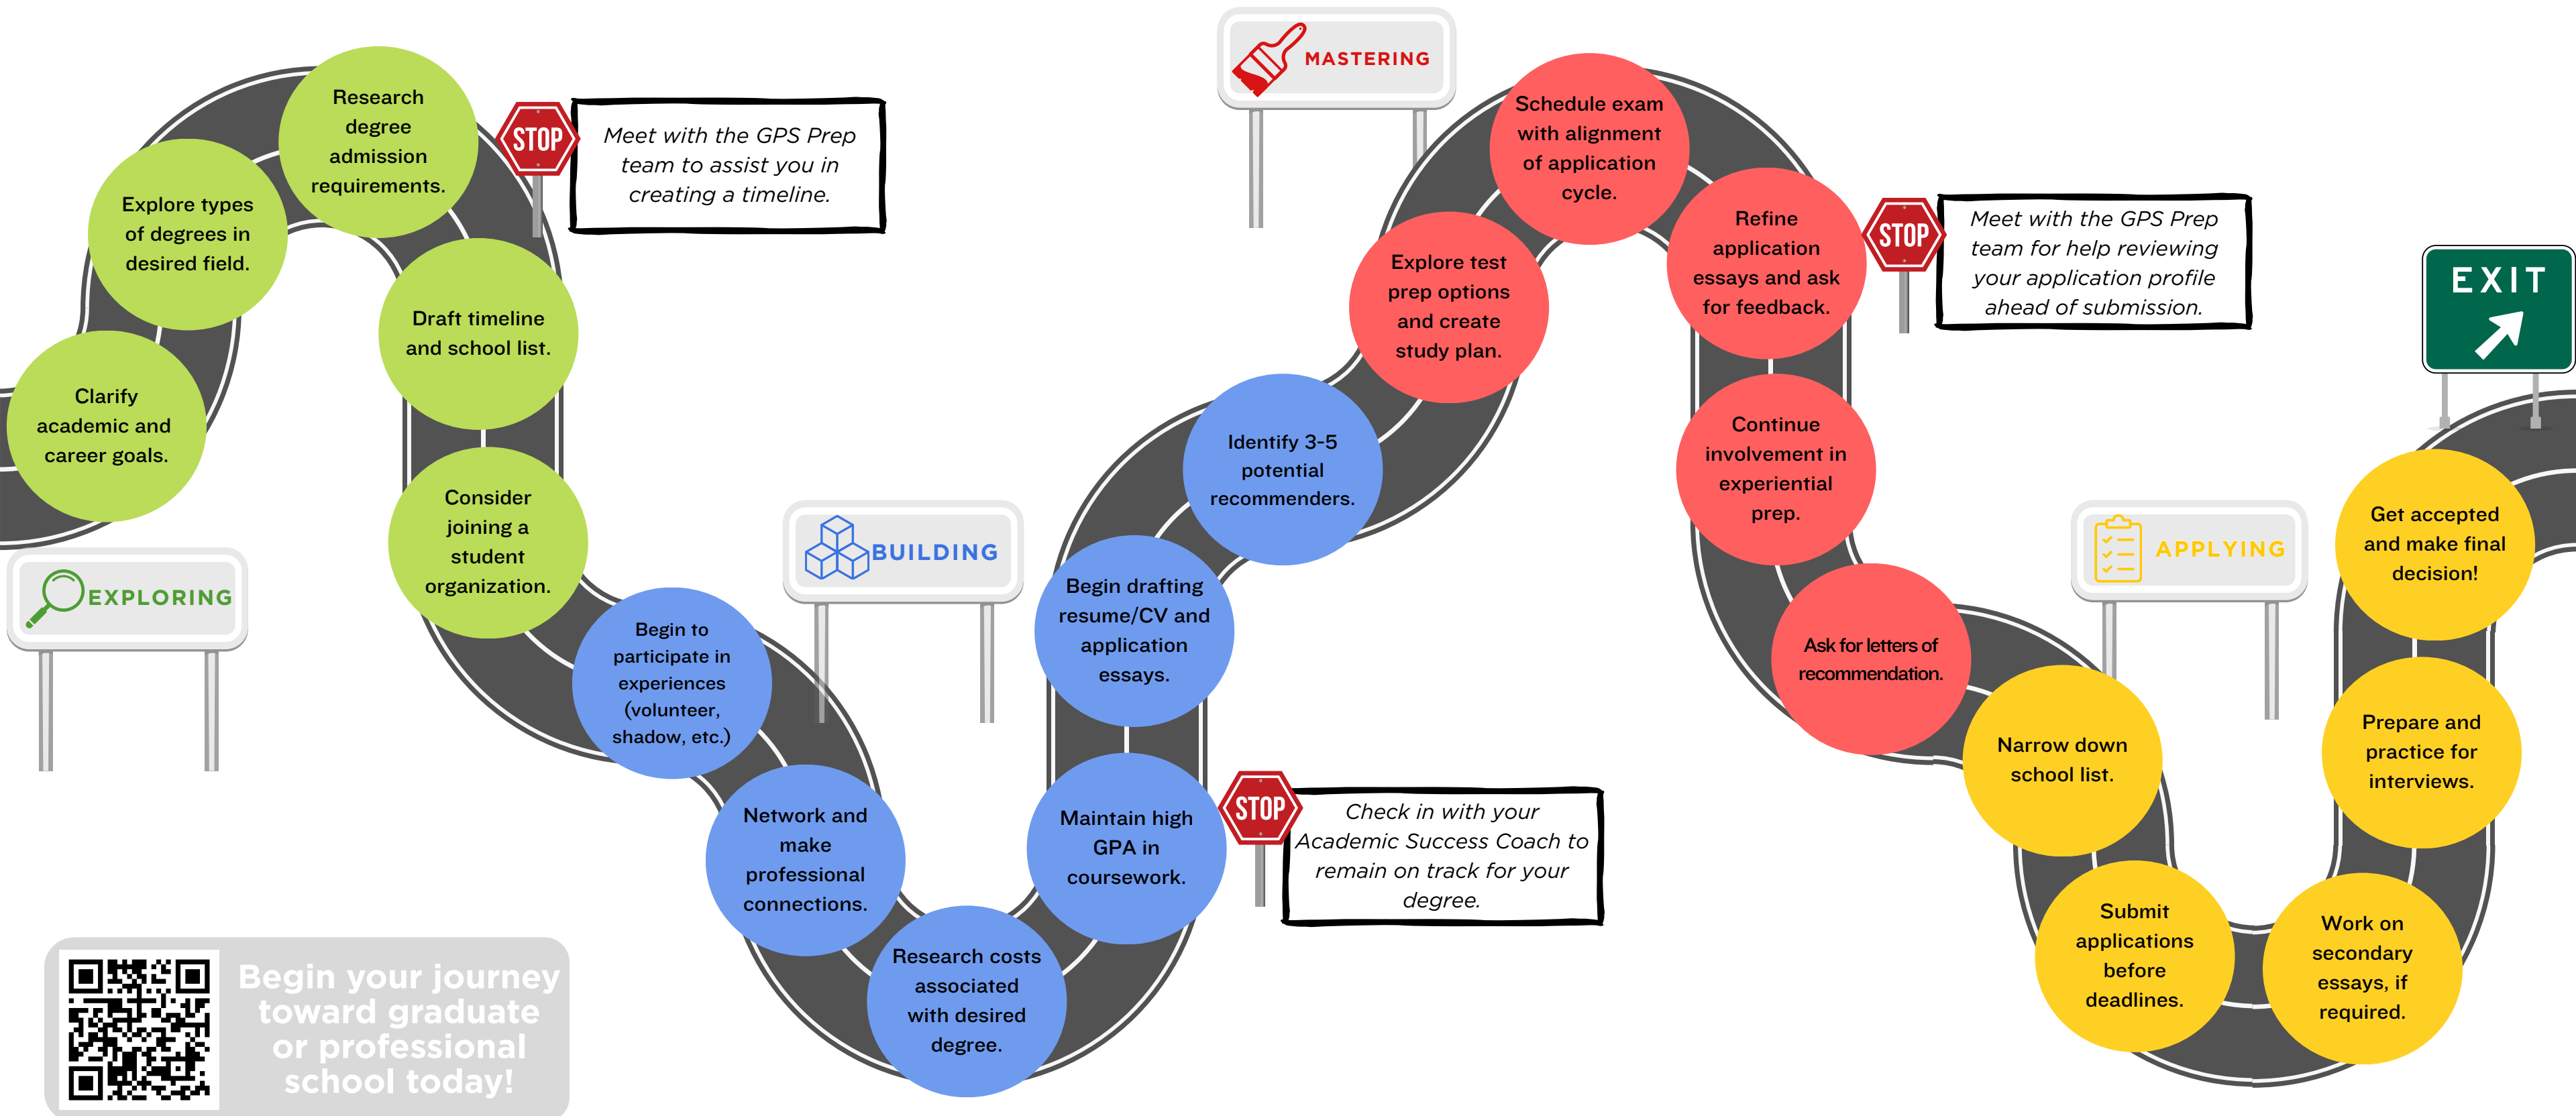

# Graduate and Professional School Preparation

# Advanced Degree Roadmap

**STOP** Meet with the GPS Prep team to assist you in creating a timeline.

**STOP** Meet with the GPS Prep team for help reviewing your application profile ahead of submission.

**STOP** Check in with your Academic Success Coach to remain on track for your degree.

 Begin your journey toward graduate or professional school today!