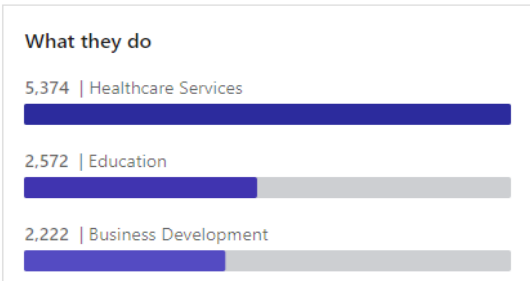

## Step 1: Log into LinkedIn

The screenshot shows the LinkedIn search results for St. Catherine University. The top navigation bar includes the LinkedIn logo, a search bar, and icons for Home, My Network, Jobs, Messaging, Notifications, Me, and Work. The main content area displays the St. Catherine University profile, which includes the university's logo, name, location (St. Paul, MN), and follower count (23,697). A red box highlights the university's logo and name. Below the profile information, there are tabs for Home, About, Jobs, Alumni, and Ads. The 'Alumni' tab is circled in red. To the right of the profile, there are sections for 'Similar pages' and 'Abby & 8 other connections work here'. A white text box with a blue border is overlaid on the right side of the page, containing the text 'Step 2: Search St. Catherine University profile page'.

## Step 3: On the left, click on Alumni

The screenshot shows the LinkedIn search results for St. Catherine University alumni. The top navigation bar is the same as in the previous screenshot. The main content area displays the search results for '21,635 alumni'. A red box highlights the search bar, which contains the text 'Search alumni by title, keyword or company'. Below the search bar, there are two bar charts showing the distribution of alumni by location and by employer/company. The 'Where they live' chart shows the following data:

Location	Count
United States	20,902
Greater Minneapolis-St. Paul Area	15,627
Greater Chicago Area	228
St. Cloud, Minnesota Area	214

The 'Where they work' chart shows the following data:

Employer/Company	Count
Allina Health	470
Fairview Health Services	384
St. Catherine University	336
St. Catherine University	311

A white text box with a blue border is overlaid on the right side of the page, containing the text 'Step 4: Use keywords to search profiles Ex. Major, Job Title, Employer/Company'.

- Home
- About
- Jobs
- Alumni**
- Ads