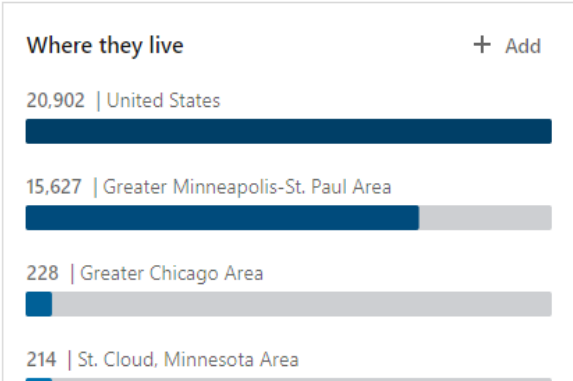

- Home
- About
- Jobs
- **Alumni**
- Ads