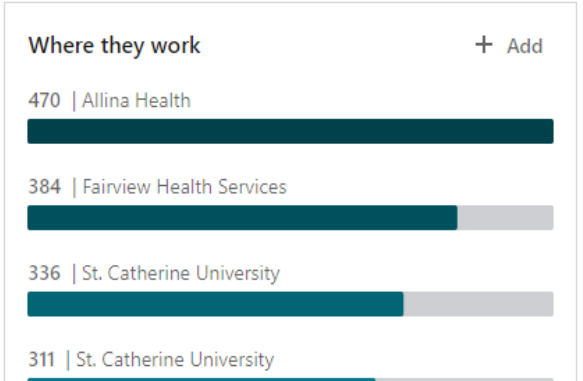

- Home
- About
- Jobs
- **Alumni**
- Ads