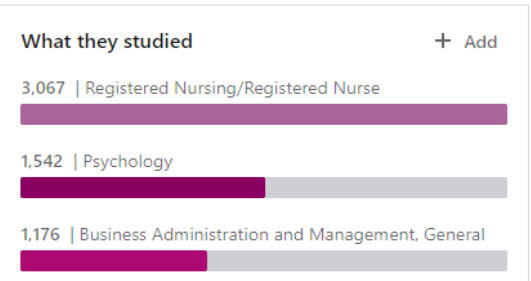

## Step 1: Log into LinkedIn

The screenshot shows the LinkedIn search results for St. Catherine University. The top navigation bar includes the LinkedIn logo, a search bar, and icons for Home, My Network, Jobs, Messaging, Notifications, Me, and Work. The main content area displays the St. Catherine University profile, which includes the university's logo, name, location (St. Paul, MN), and follower count (23,697). A red box highlights the university's logo and name. Below the profile information, there are tabs for Home, About, Jobs, Alumni, and Ads. The 'Alumni' tab is circled in red. To the right of the profile, there are sections for 'Similar pages' and 'Abby & 8 other connections work here'. A white text box with a blue border is overlaid on the right side of the page, containing the text 'Step 2: Search St. Catherine University profile page'.

## Step 3: On the left, click on Alumni

The screenshot shows the LinkedIn search results for St. Catherine University alumni. The top navigation bar is the same as in the previous screenshot. The main content area displays the search results for '21,635 alumni'. A red box highlights the search bar, which contains the text 'Search alumni by title, keyword or company'. Below the search bar, there are two bar charts showing the distribution of alumni by location and by employer/company. The 'Where they live' chart shows the following data:

Location	Count
United States	20,902
Greater Minneapolis-St. Paul Area	15,627
Greater Chicago Area	228
St. Cloud, Minnesota Area	214

The 'Where they work' chart shows the following data:

Employer/Company	Count
Allina Health	470
Fairview Health Services	384
St. Catherine University	336
St. Catherine University	311

A white text box with a blue border is overlaid on the right side of the page, containing the text 'Step 4: Use keywords to search profiles Ex. Major, Job Title, Employer/Company'.

- Home
- About
- Jobs
- Alumni**
- Ads