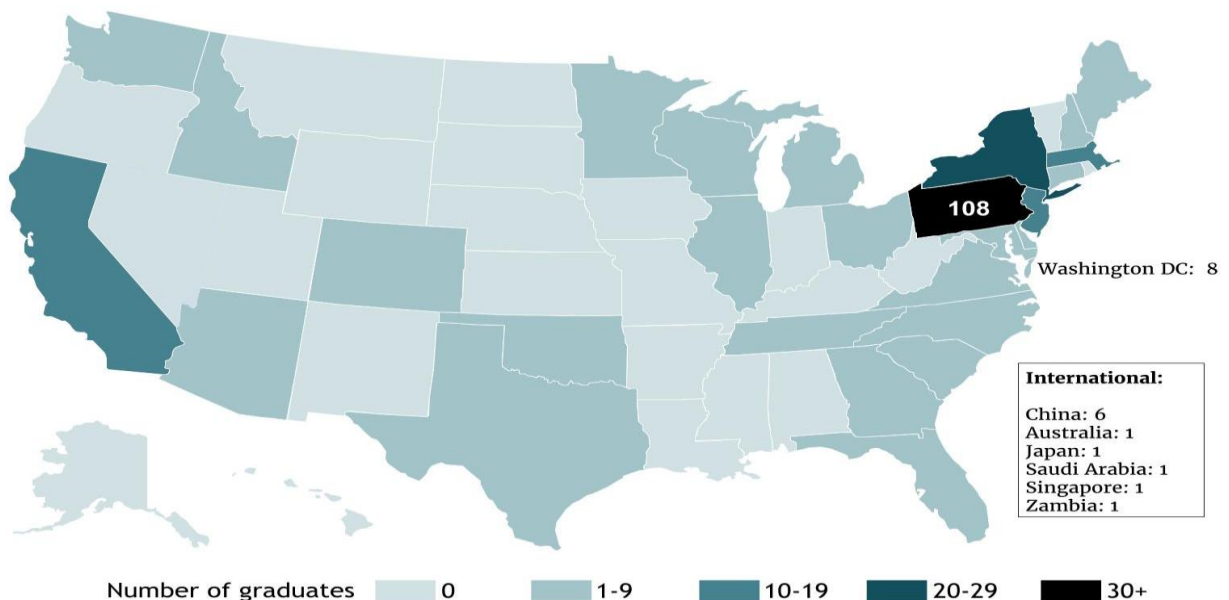

Graduate School of Education Career Plans Survey Class of 2015

RESPONSE RATE

Master's Degrees given:	521
EdD's given:	60
PhD's given:	19
Total number of degrees given:	600
Career Plans Surveys returned:	314
Percentage of surveys returned:	52.3%

Each year, Career Services surveys recent graduates to learn of their post-graduation plans. The responses for the 2015 Graduate School of Education Career Plans Survey were collected between September 2014 and December 2015. The Class of 2015 includes students who graduated in August 2014, December 2014, and May 2015.

CAREER PLANS SUMMARY

GEOGRAPHICAL BREAKDOWN OF POSITIONS ACCEPTED

JOB OFFER SUMMARY

DATE OF JOB OFFER

98% of respondents who reported employment indicated the date of their job offer or that they are remaining in their current place of employment.