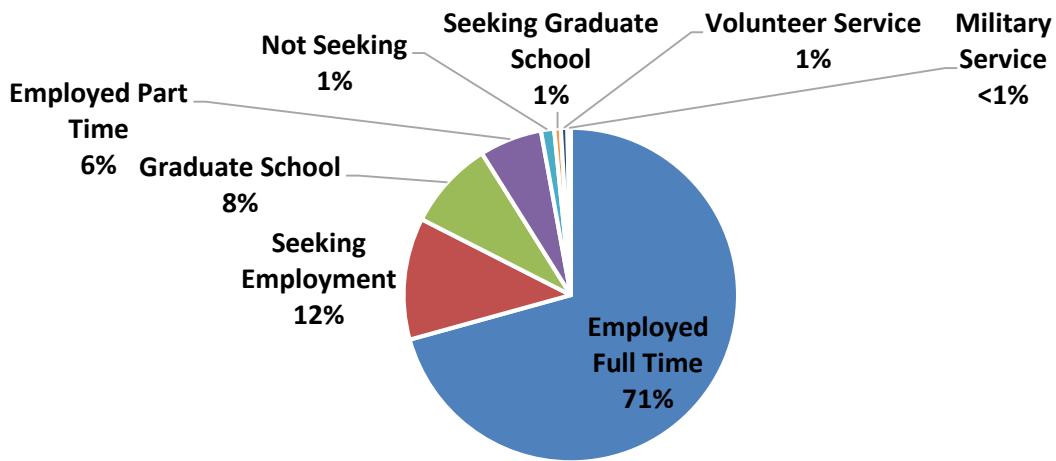

Graduate School of Education Career Plans Survey Class of 2015

RESPONSE RATE

Master's Degrees given:	521
EdD's given:	60
PhD's given:	19
Total number of degrees given:	600
Career Plans Surveys returned:	314
Percentage of surveys returned:	52.3%

Each year, Career Services surveys recent graduates to learn of their post-graduation plans. The responses for the 2015 Graduate School of Education Career Plans Survey were collected between September 2014 and December 2015. The Class of 2015 includes students who graduated in August 2014, December 2014, and May 2015.

CAREER PLANS SUMMARY

GEOGRAPHICAL BREAKDOWN OF POSITIONS ACCEPTED

JOB OFFER SUMMARY

DATE OF JOB OFFER

98% of respondents who reported employment indicated the date of their job offer or that they are remaining in their current place of employment.