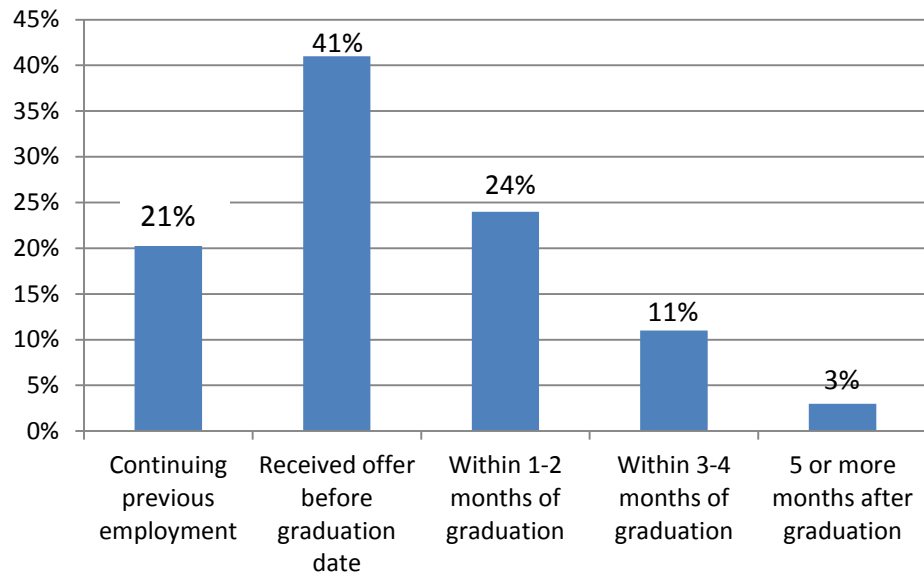

Each year, Career Services surveys recent graduates to learn of their post-graduation plans. The responses for the 2015 Graduate School of Education Career Plans Survey were collected between September 2014 and December 2015. The Class of 2015 includes students who graduated in August 2014, December 2014, and May 2015.

CAREER PLANS SUMMARY

GEOGRAPHICAL BREAKDOWN OF POSITIONS ACCEPTED

JOB OFFER SUMMARY

DATE OF JOB OFFER

98% of respondents who reported employment indicated the date of their job offer or that they are remaining in their current place of employment.

SOURCE OF OFFER

98% of respondents who reported employment indicated the source of their job offer.

Current or prior employer, not related to field placement/internship	8%
Online Job Board or Internet listing, not related to Career Services	28%
Current or prior employer where you completed field placement/internship	12%
Faculty Contact	9%
Contact from a family member, friend, or other personal acquaintance	16%
Unsolicited letter/call to employer	4%
Professional Association's Career Services, conference or job fair	5%
Staffing Agency or Headhunter	7%
Career Services resources (e.g. career fair, listservs, OCR, Pennlink job listings)	7%
Social Media	2%
QuakerNet	1%
Other Source	2%