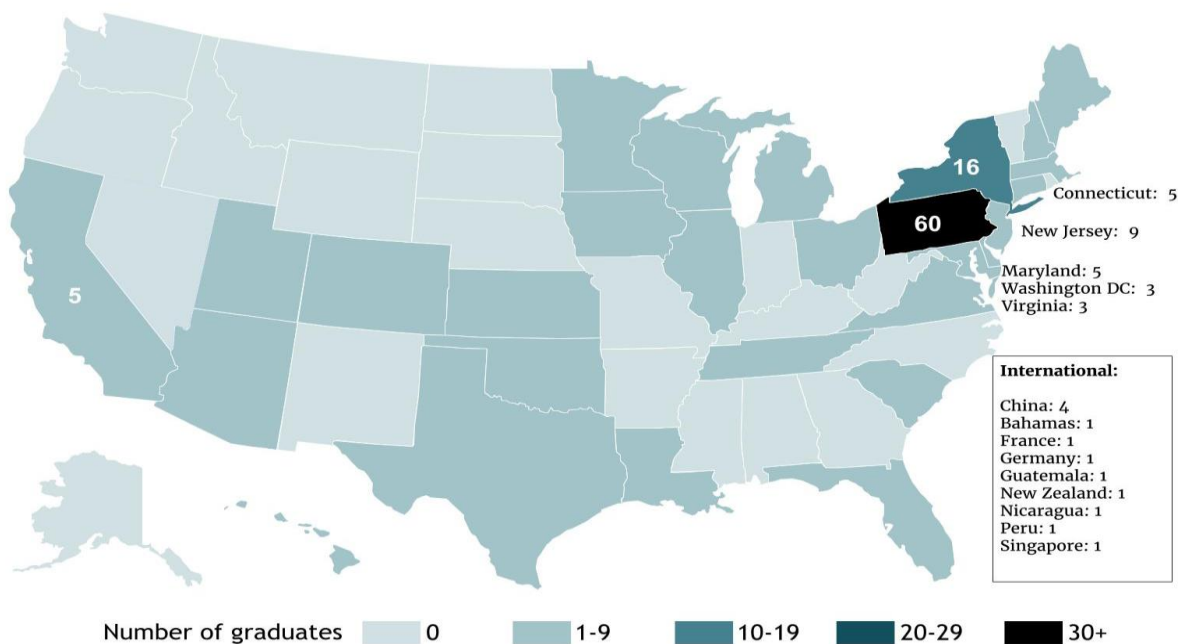

GEOGRAPHICAL BREAKDOWN OF POSITIONS ACCEPTED