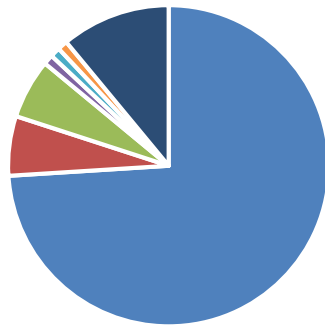

Graduate School of Education Career Plans Survey Class of 2016

RESPONSE RATE

Master's Degrees given:	562
EdD's given:	57
PhD's given:	20
Total number of degrees given:	639
Career Plans Surveys returned:	256
Percentage of surveys returned:	40%

Each year, Career Services surveys recent graduates to learn of their post-graduation plans. The responses for the 2016 Graduate School of Education Career Plans Survey were collected between September 2015 and December 2016. The Class of 2016 includes students who graduated in August 2015, December 2015, and May 2016.

CAREER PLANS SUMMARY