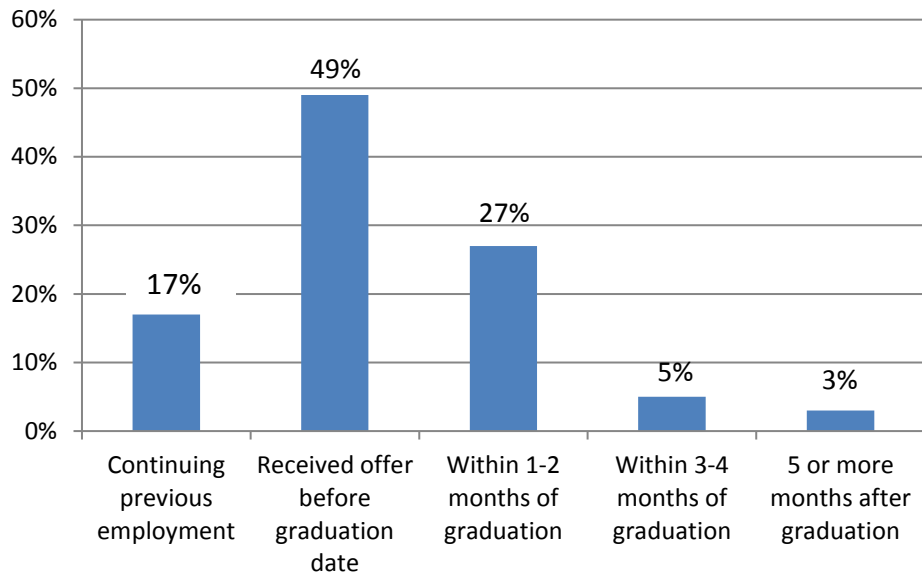

Each year, Career Services surveys recent graduates to learn of their post-graduation plans. The responses for the 2016 Graduate School of Education Career Plans Survey were collected between September 2015 and December 2016. The Class of 2016 includes students who graduated in August 2015, December 2015, and May 2016.

CAREER PLANS SUMMARY

- Employed Full Time - 74%
- Employed Part Time - 6%
- Graduate School - 6%
- Seeking Graduate School - 1%
- Not Seeking - 1%
- Voluntary Service - 1%
- Seeking Employment - 11%

GEOGRAPHICAL BREAKDOWN OF POSITIONS ACCEPTED

JOB OFFER SUMMARY

DATE OF JOB OFFER

95% of respondents who reported employment indicated the date of their job offer or that they are remaining in their current place of employment.

SOURCE OF OFFER

79% of respondents who reported employment indicated the source of their job offer.