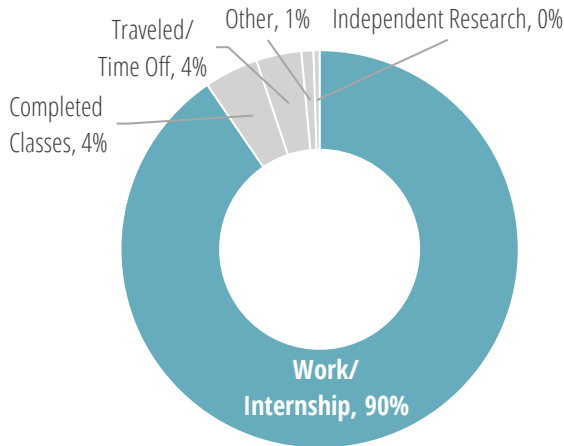

Summer Plans Survey

Primary Summer Activity

409 responses