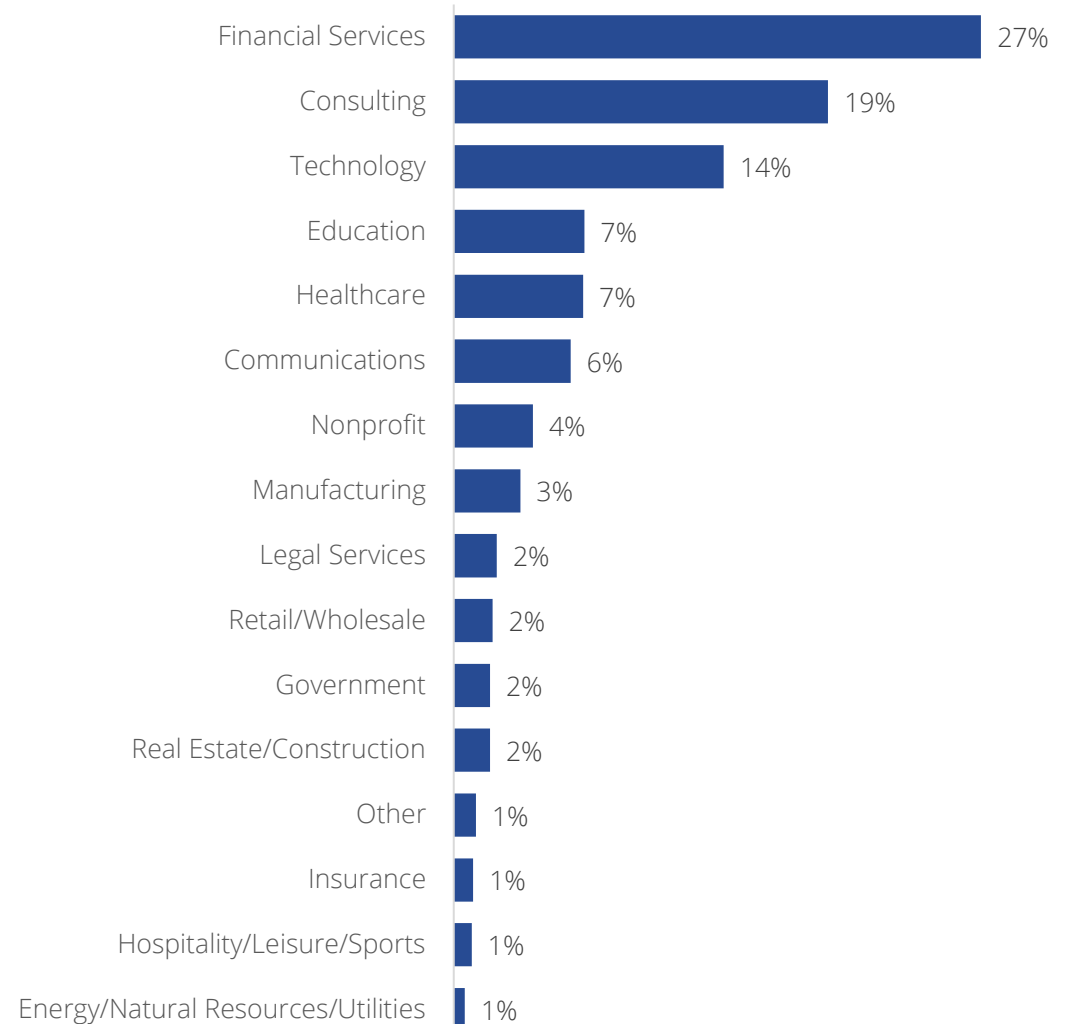

UNDERGRADUATE CLASS of 2018

Full-Time Employment

Top Employers

Organization	Hired
University of Pennsylvania	49
Goldman Sachs	27
Deloitte	26
JPMorgan Chase & Co.	25
Boston Consulting Group	24
McKinsey & Company	23
Penn Medicine	22
Google, Inc.	22
Accenture	21
Children's Hospital of Philadelphia	18
Morgan Stanley	16
Credit Suisse	16
Teach For America	15
Microsoft	14
BlackRock	13
Bank of America Merrill Lynch	12
Bain & Company	12
Facebook	12
Wells Fargo	12

Employment by Industry

1,380 responses