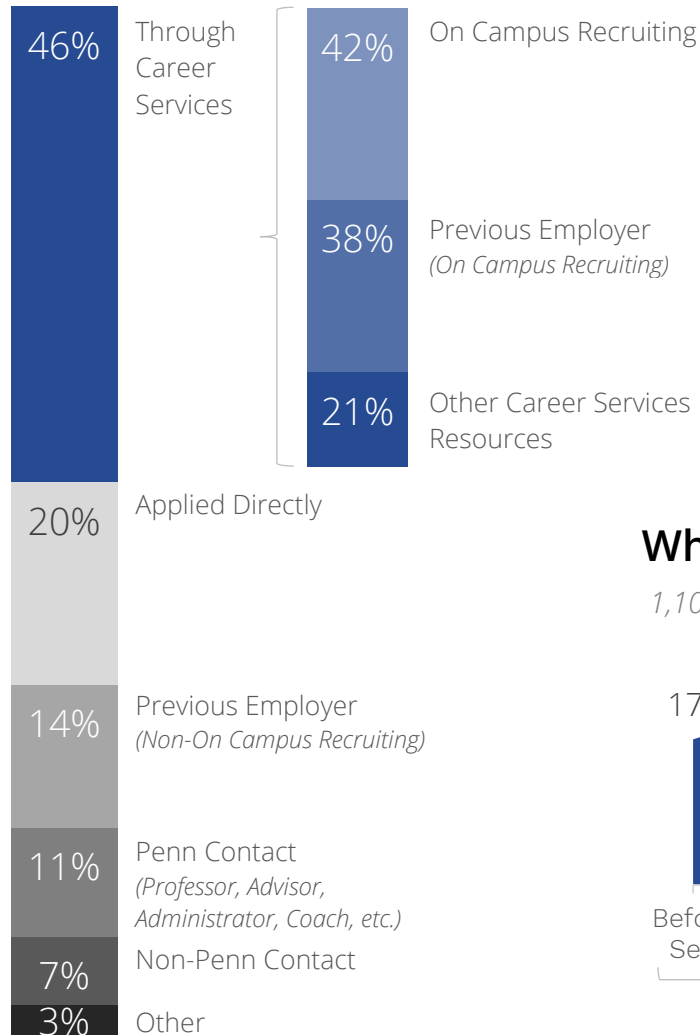

CAREER PLANS SURVEY

Undergraduate Class of 2018

Career Services at the University of Pennsylvania annually surveys graduating students to provide a snapshot of their post-graduation plans.

This report looks at undergraduates who received their degrees from August 2017–May 2018. Students were surveyed up to six months from their graduation date. Of the total 2,078 responses, 89% came from online/phone surveys and 11% came from LinkedIn and other online sources.

Full-Time Salary

(excludes stipends under \$20,000)

1,000 responses

Mean	\$71,962
Median	\$75,000
Range	\$20,000–\$165,000

Average Signing Bonus \$12,838
530 responses

Post-Graduation Plans

2,078 responses

UNDERGRADUATE CLASS of 2018

Full-Time Employment

How They Got Their Job

873 responses

Type of Employer

1,450 responses

When They Accepted Their Job Offer

1,100 responses

UNDERGRADUATE CLASS of 2018