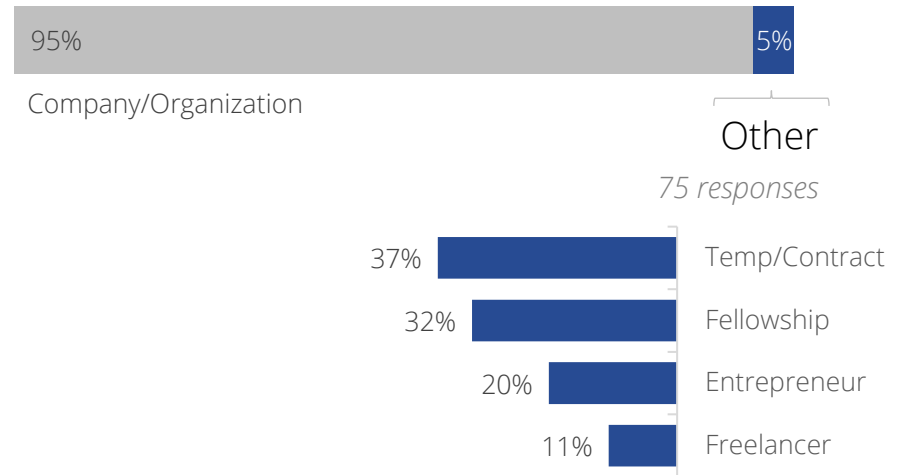

Full-Time Employment

How They Got Their Job

873 responses

Type of Employer

1,450 responses

When They Accepted Their Job Offer

1,100 responses

UNDERGRADUATE CLASS of 2018

Full-Time Employment

Top Employers

Organization	Hired
University of Pennsylvania	49
Goldman Sachs	27
Deloitte	26
JPMorgan Chase & Co.	25
Boston Consulting Group	24
McKinsey & Company	23
Penn Medicine	22
Google, Inc.	22
Accenture	21
Children's Hospital of Philadelphia	18
Morgan Stanley	16
Credit Suisse	16
Teach For America	15
Microsoft	14
BlackRock	13
Bank of America Merrill Lynch	12
Bain & Company	12
Facebook	12
Wells Fargo	12