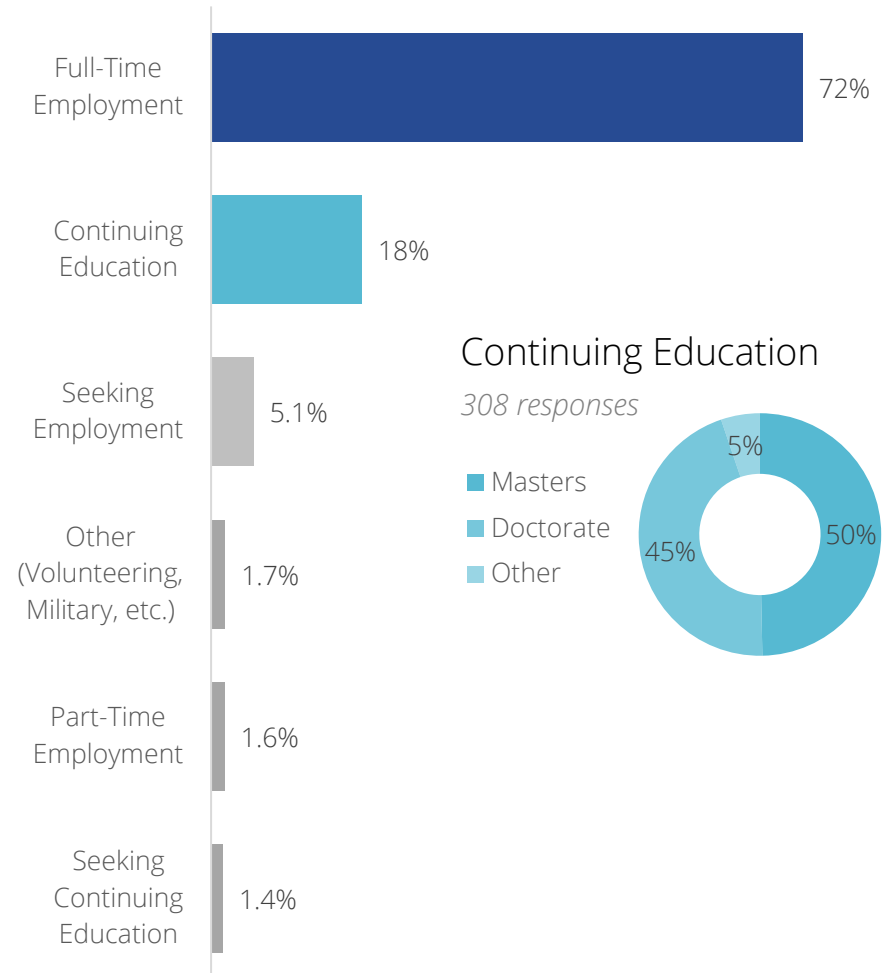

CAREER PLANS SURVEY

Undergraduate Class of 2018

Career Services at the University of Pennsylvania annually surveys graduating students to provide a snapshot of their post-graduation plans.

This report looks at undergraduates who received their degrees from August 2017–May 2018. Students were surveyed up to six months from their graduation date. Of the total 2,078 responses, 89% came from online/phone surveys and 11% came from LinkedIn and other online sources.

Full-Time Salary

(excludes stipends under \$20,000)

1,000 responses

Mean	\$71,962
Median	\$75,000
Range	\$20,000–\$165,000

Average Signing Bonus \$12,838
530 responses

Post-Graduation Plans

2,078 responses

UNDERGRADUATE CLASS of 2018