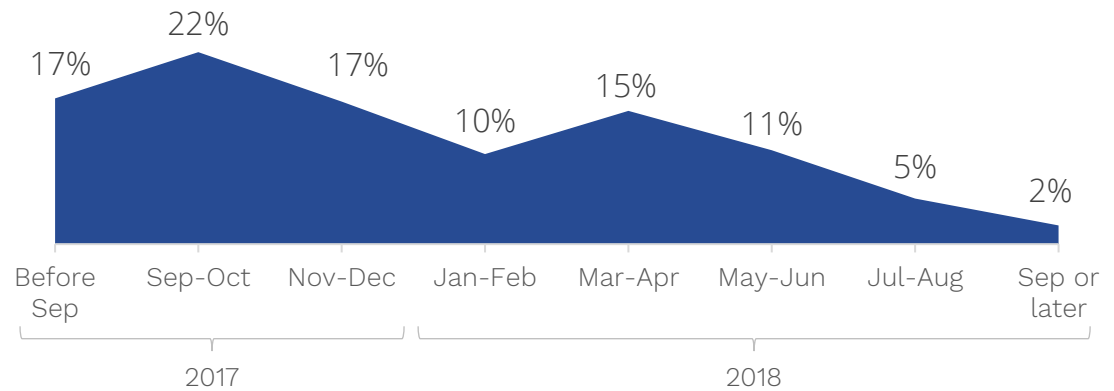

Full-Time Salary

(excludes stipends under \$20,000)

1,000 responses

Mean	\$71,962
Median	\$75,000
Range	\$20,000–\$165,000

Average Signing Bonus \$12,838
530 responses

Post-Graduation Plans

2,078 responses

UNDERGRADUATE CLASS of 2018

Full-Time Employment

How They Got Their Job

873 responses

Type of Employer

1,450 responses

When They Accepted Their Job Offer

1,100 responses

UNDERGRADUATE CLASS of 2018