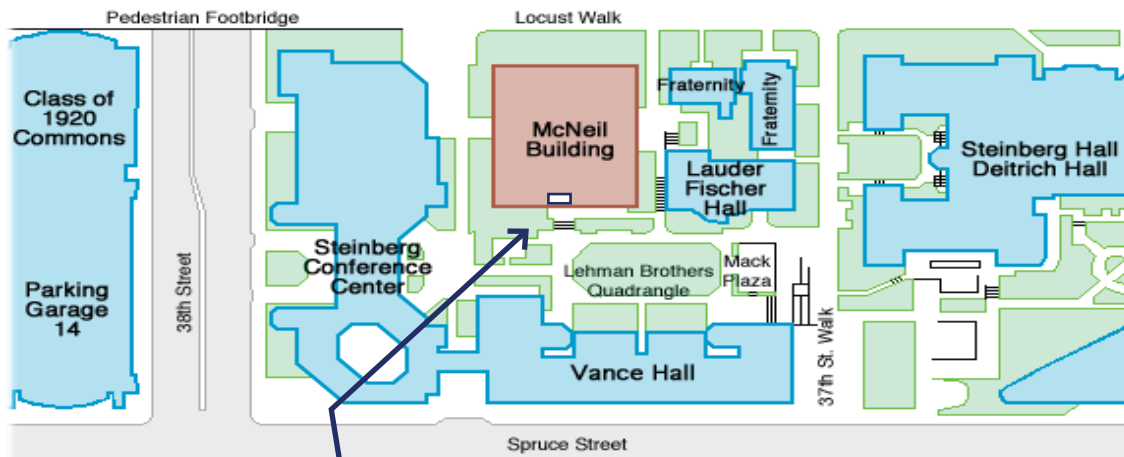

# Travel Directions

### LOCATION:

Leonard A. Lauder Career Center  
McNeil Building Suite 90  
3718 Locust Walk, Philadelphia

*The Leonard A. Lauder Career Center entrance is on the south side of the McNeil Building across the courtyard from Vance Hall.*

#### From 37<sup>th</sup> Street & Locust Walk:

Walk South on 37<sup>th</sup> Street toward Spruce Street and make a right onto the path between the McNeil Building and Vance Hall. The entrance to the Leonard A. Lauder Career Center is to your left. Once inside the building, follow the “On-Campus Recruiting Interview Suite” signs to the Front Desk.

#### From the 38<sup>th</sup> & Walnut Street Parking Garage (119 S. 38<sup>th</sup> Street):

Walk south along 38<sup>th</sup> Street toward Spruce Street. Turn left onto Locust Walk just before the Pedestrian Footbridge. The McNeil Building is just across the main entrance to Huntsman Hall. Make a right down the path of the side of the McNeil building towards the Lehman Brothers Quad. The entrance to the Leonard A. Lauder Career Center will be to your left. Once inside the building, follow the “On-Campus Recruiting Interview Suite” signs to the Front Desk.