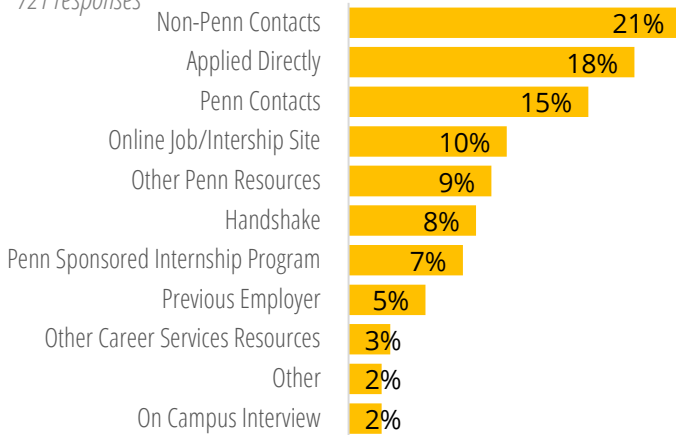

How They Heard About the Opportunity

721 responses