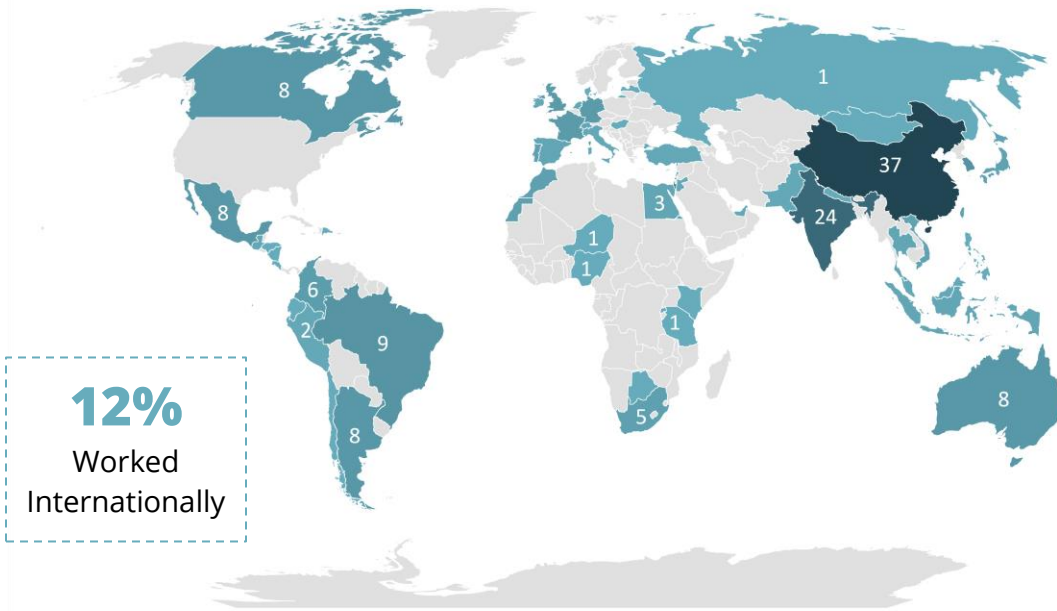

# Summer Plans Survey

## United States

1,921 responses

Powered by Bing  
© GeoNames, HERE, MSFT

## Popular Cities

- Philadelphia (683)
- New York (365)
- Washington, D.C. (59)
- San Francisco (45)
- Boston (40)
- Chicago (36)
- Los Angeles (26)
- Seattle (23)
- Menlo Park (22)
- Miami (15)
- Mountain View (14)
- Redmond (14)
- Houston (13)
- Dallas (13)
- Pittsburgh (11)
- Atlanta (9)

## International

267 responses

**12%**  
Worked  
Internationally