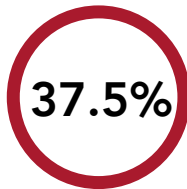

UNDERGRADUATE FIRST DESTINATION SURVEY CLASS OF 2019

Positive outcome rate as of 12 months post-graduation

Employed Full-Time

Continuing Education

Military, Volunteer, Exam Prep

Pioneers working in the United States