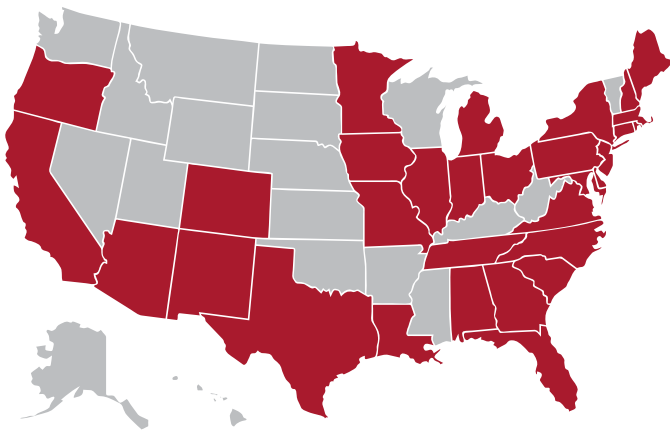

UNDERGRADUATE FIRST DESTINATION SURVEY CLASS OF 2019

Positive outcome rate as of 12 months post-graduation

Employed Full-Time

Continuing Education

Military, Volunteer, Exam Prep

Pioneers working in the United States

Pioneers working around the globe

INTERNATIONAL

- › United States
- › Canada
- › Italy
- › Brazil
- › Germany
- › Iceland
- › Micronesia
- › Netherlands
- › Spain
- › Remote

Average starting salary
for our 2019 Graduates