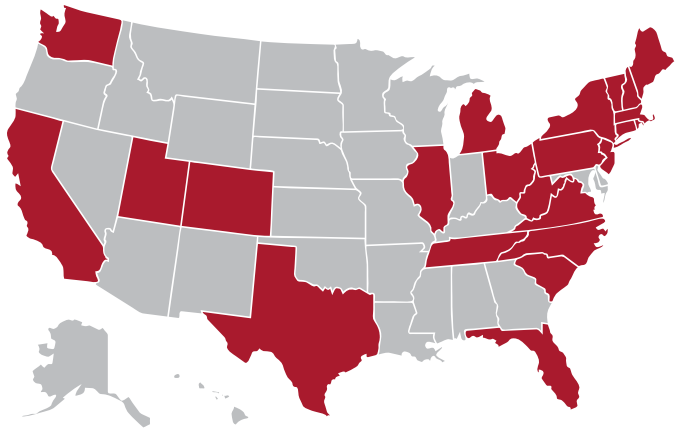

Sacred Heart
UNIVERSITY

**UNDERGRADUATE FIRST
DESTINATION SURVEY
CLASS OF 2020**

Positive outcome rate as of
12 months post-graduation

Employed
Full-Time

Continuing
Education

Military, Volunteer,
Exam Prep

Pioneers working in the United States

Pioneers working around the globe

INTERNATIONAL

- › United States
- › Canada
- › Estonia
- › Sweden
- › United Kingdom
- › Remote

Average starting salary
for our 2020 Graduates